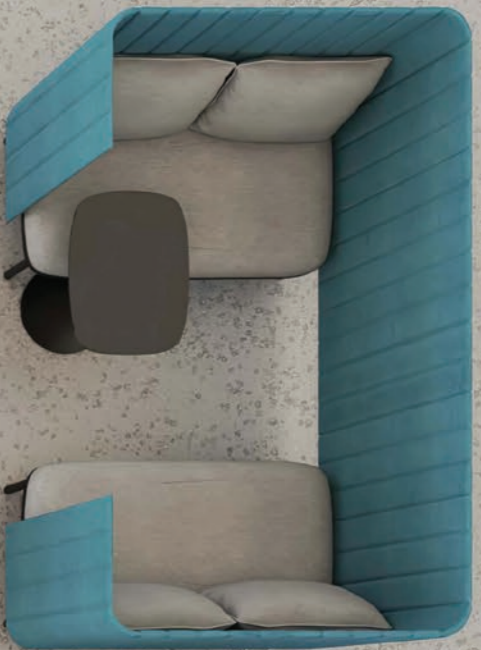

| WORKSTATIONS.