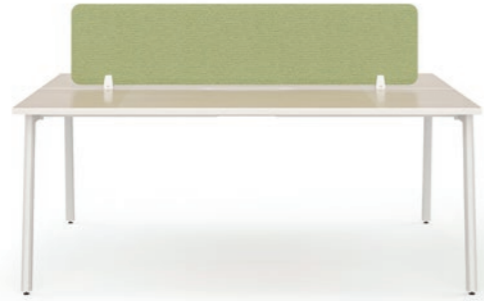

SCREENS

SYLCF00018