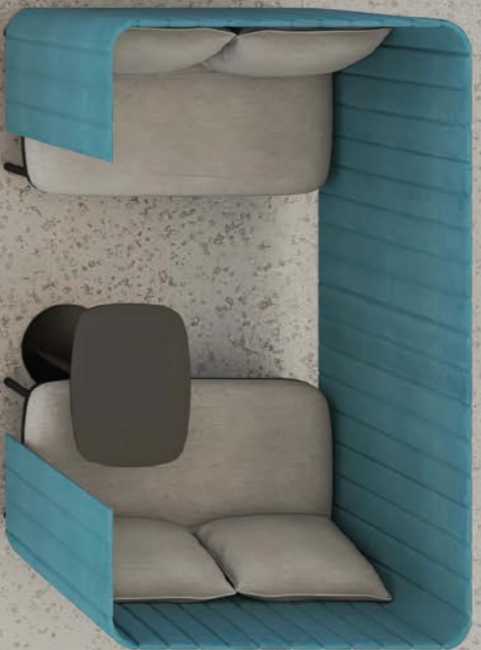

| WORKSTATIONS.