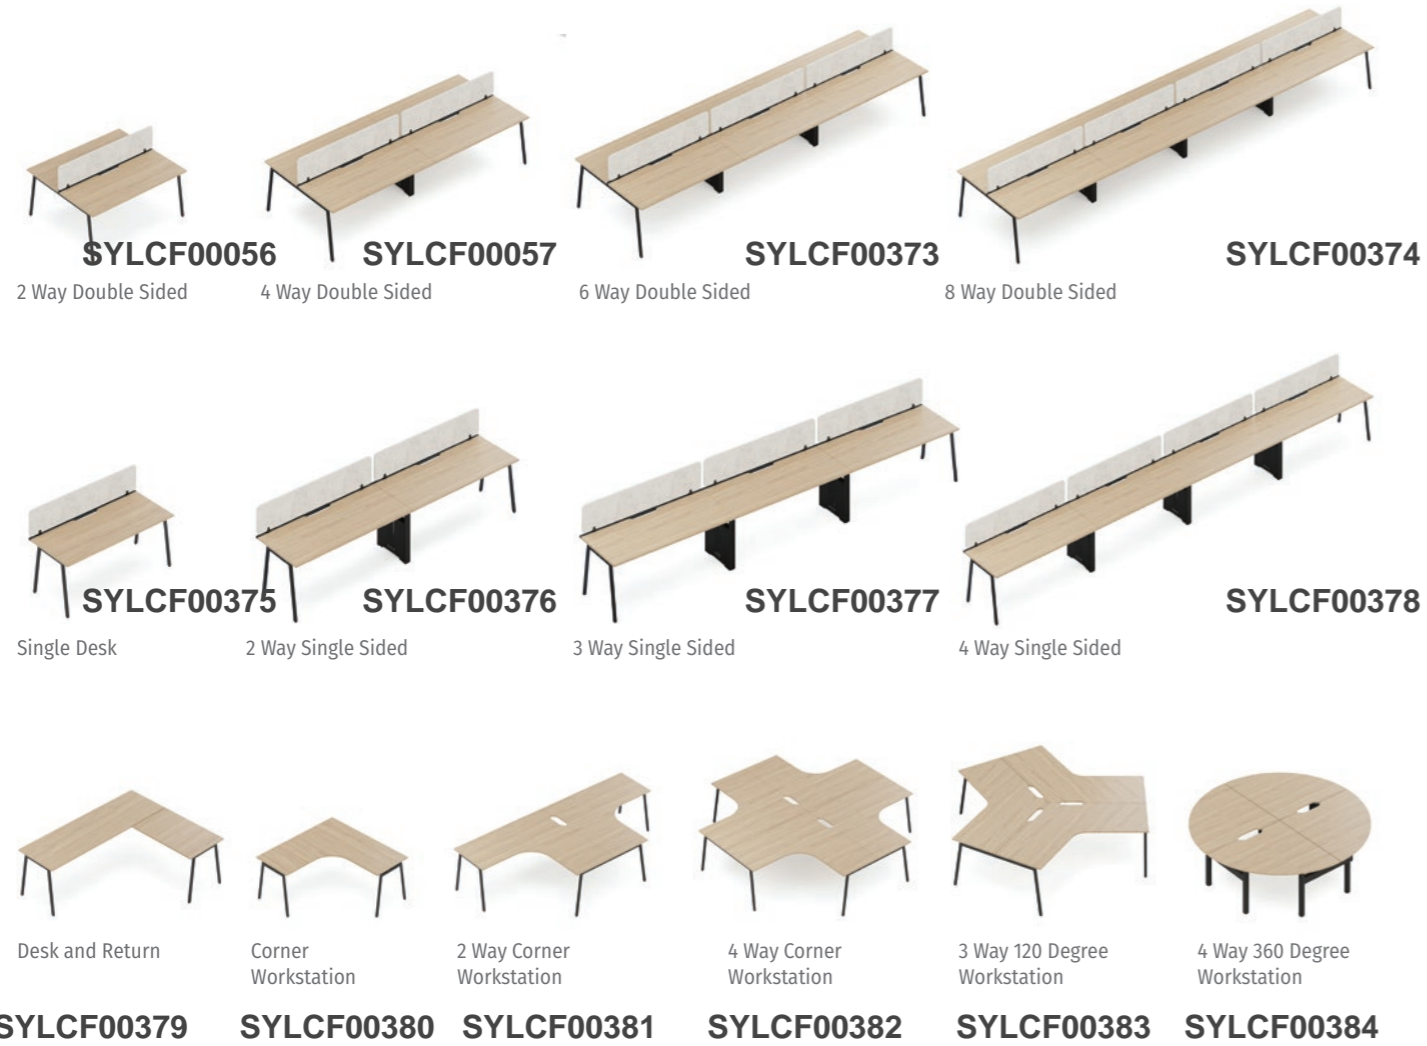

Brunswick Square 4 Star Powder Coat

1200w x 1200d
1050w x 1050d
900w x 900d
750w x 750d

Brunswick Square 5 Star Powder Coat

1200w x 1200d
1050w x 1050d
900w x 900d
750w x 750d

WORKSTATION LAYOUTS.

TABLE DESIGNS.

**COLLABORATION
& BREAKOUT.**

COLLABORATION

SYLCF00058

COLLABORATION

SYLCF00059

Bar Height

2400w x 900d x 1000h
2400w x 750d x 1000h
2100w x 900d x 1000h
2100w x 750d x 1000h
1800w x 900d x 1000h
1800w x 750d x 1000h